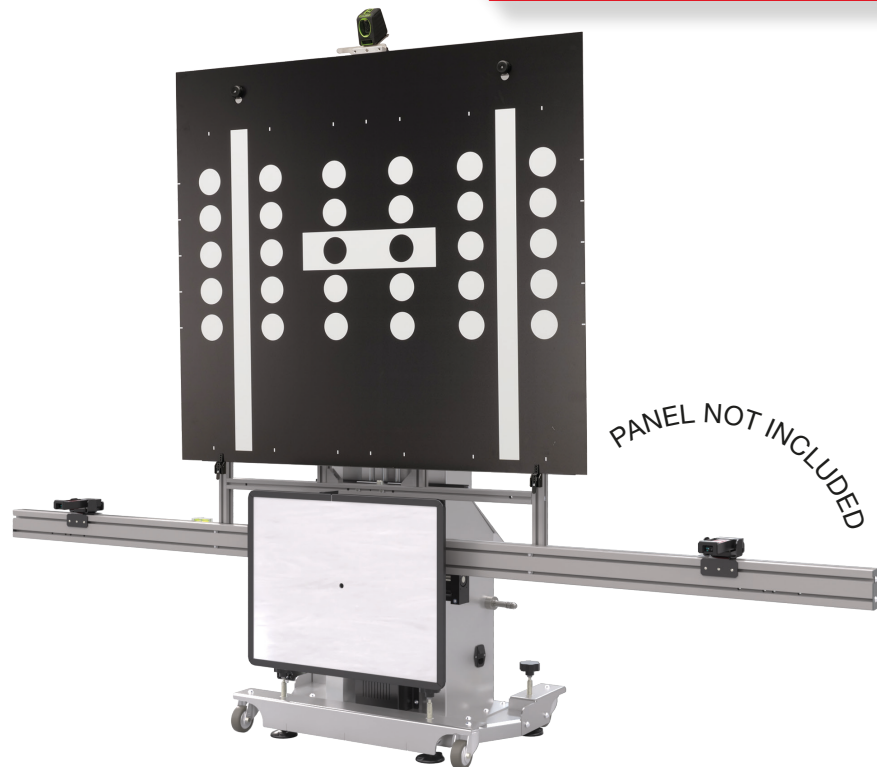

PROADAS TS-3D V1

DOTAZIONE

Code	Electrical Supply	Description	
0-62103901/00	110-230V/1PH/60-60HZ	PROADAS TS-3D V1 The TS-3D V1 kit is designed for customers having a NEXION new generation camera wheel aligner and is composed by : PROADAS SCE 910, Radar panel, n. 2 BT laser pointers, Laser pointer support for bracket, Long radar bar kit, 3D target kit, data exchange kit wheel aligner - PROADAS.	
8-62100012		Functionality license , 12 months subscription (compulsory)	
8-62100133		TS-3D V1 customization kit (compulsory)	

PROADAS START V1

DOTAZIONE

Code	Electrical Supply	Description
0-62104001/00	110-230V/1PH/60-60HZ	PROADAS START V1 The START V1 kit is composed by : PROADAS SCE 910, Radar panel, START alignment kit, Long radar bar kit. Two (2) brackets are needed, NOT INCLUDED AS STANDARD
8-62100012		Functionality license , 12 months subscription (compulsory)
8-62100134		START customization kit (compulsory)