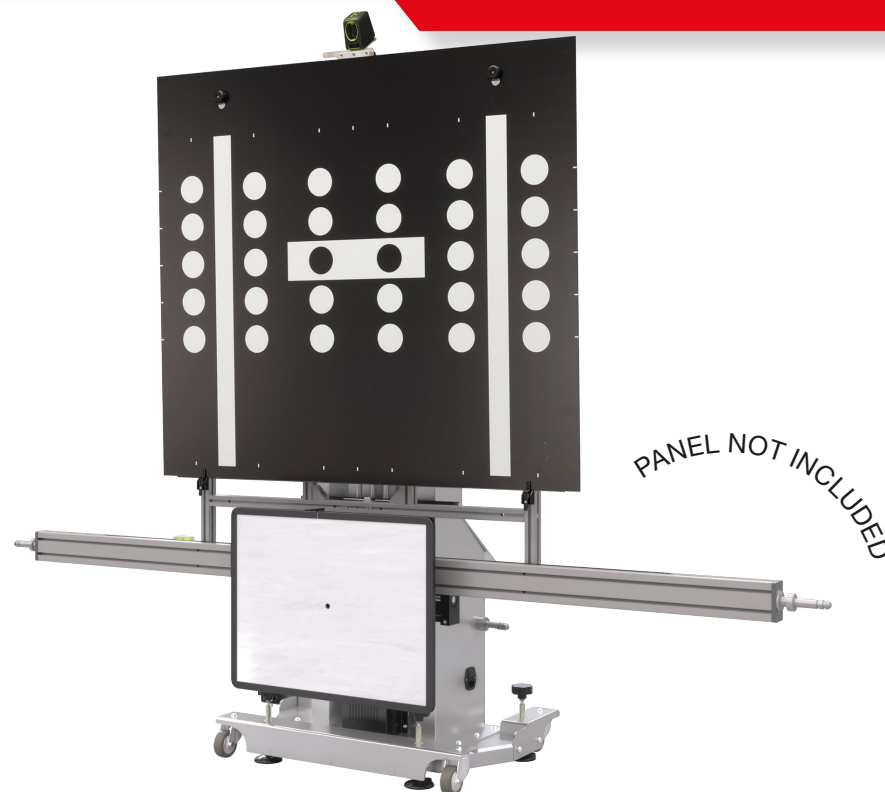

PROADAS TS V1

DOTAZIONE

Code	Electrical Supply	Description
0-62103801/00	110-230V/1PH/60-60HZ	PROADAS TS V1 The TS V1 kit is designed for customers having a NEXION CCD wheel aligner and is composed by : PROADAS SCE 910, Radar panel, HL. V.2 Kit, Short radar bar kit with pins, Laser pointer support for bracket, data exchange kit wheel aligner - PROADAS.
8-62100012		Functionality license, 12 months subscription (compulsory)
8-62100132		TS V1 customization kit (compulsory)