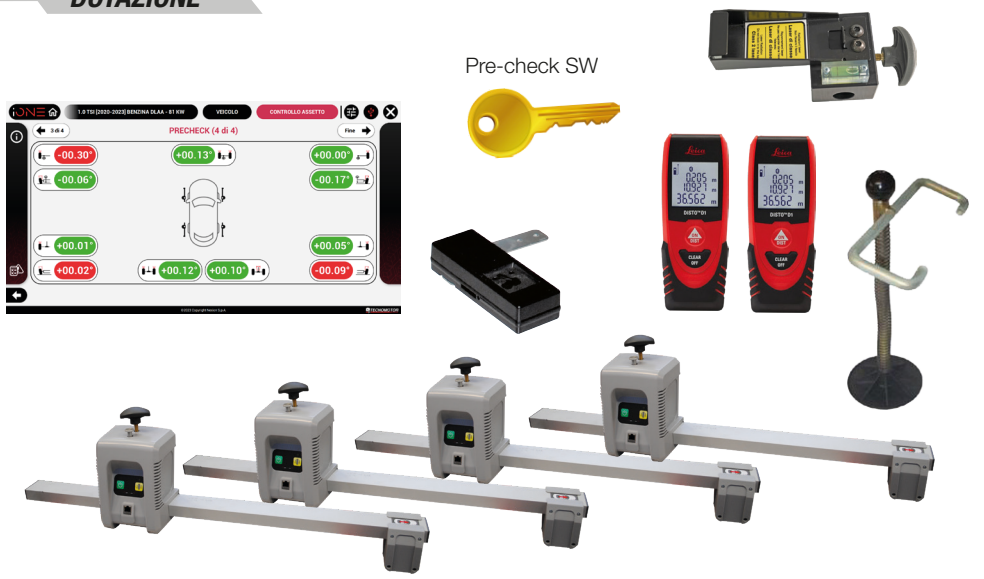

PROADAS TS-3D DIGITAL

DOTAZIONE

Codice	Electrical Supply	Description
0-62103501/00	110-230V/1PH/60-60HZ	PROADAS TS-3D DIGITAL The TS-3D Digital kit is designed for customers having a NEXION new generation camera wheel aligner and is composed by : PROADAS SCE 910, Radar panel, n. 2 BT laser pointers, Laser pointer support for bracket, Long radar bar kit, 3D Target kit, 75" Monitor, Monitor cover, Mini-PC for digital targets reproduction for the front camera, data exchange kit wheel aligner - PROADAS.
8-62100123		Functionality license PROADAS DIGITAL, 12 months subscription (compulsory)
8-62100128		Customization kit PROADAS TS-3D DIGITAL (compulsory)

PROADAS START DIGITAL

DOTAZIONE

Code	Electrical Supply	Description
0-62103601/00	110-230V/1PH/60-60HZ	PROADAS START DIGITAL The START kit is composed by : PROADAS SCE 910, Radar panel,n, 2 laser pointers, START alignment kit, Long radar bar kit, 75" Monitor, Monitor cover, Mini-PC for digital targets reproduction for the front camera. Two (2) brackets are needed (not included as standard).
8-62100123		Functionality license PROADAS DIGITAL , 12 months subscription (compulsory)
8-62100129		Customization kit PROADAS START DIGITAL (compulsory)

PROADAS RS V1

DOTAZIONE

Code	Electrical Supply	Description	
0-62103701/00	110-230V/1PH/60-60HZ	PROADAS RS V1 The RS V1 kit is designed for customers not having a wheel aligner and is composed by: PROADAS SCE 910, Radar panel, Optical sensors adjustment kit, Laser pointer support for bracket, Steering lock, License for wheel alignment pre-check; Short bar kit. Four (4) brackets are needed, NOT INCLUDED AS STANDARD.	
8-62100012		Functionality license , 12 months subscription (compulsory)	
8-62100131		RS V1 customization kit (compulsory)	